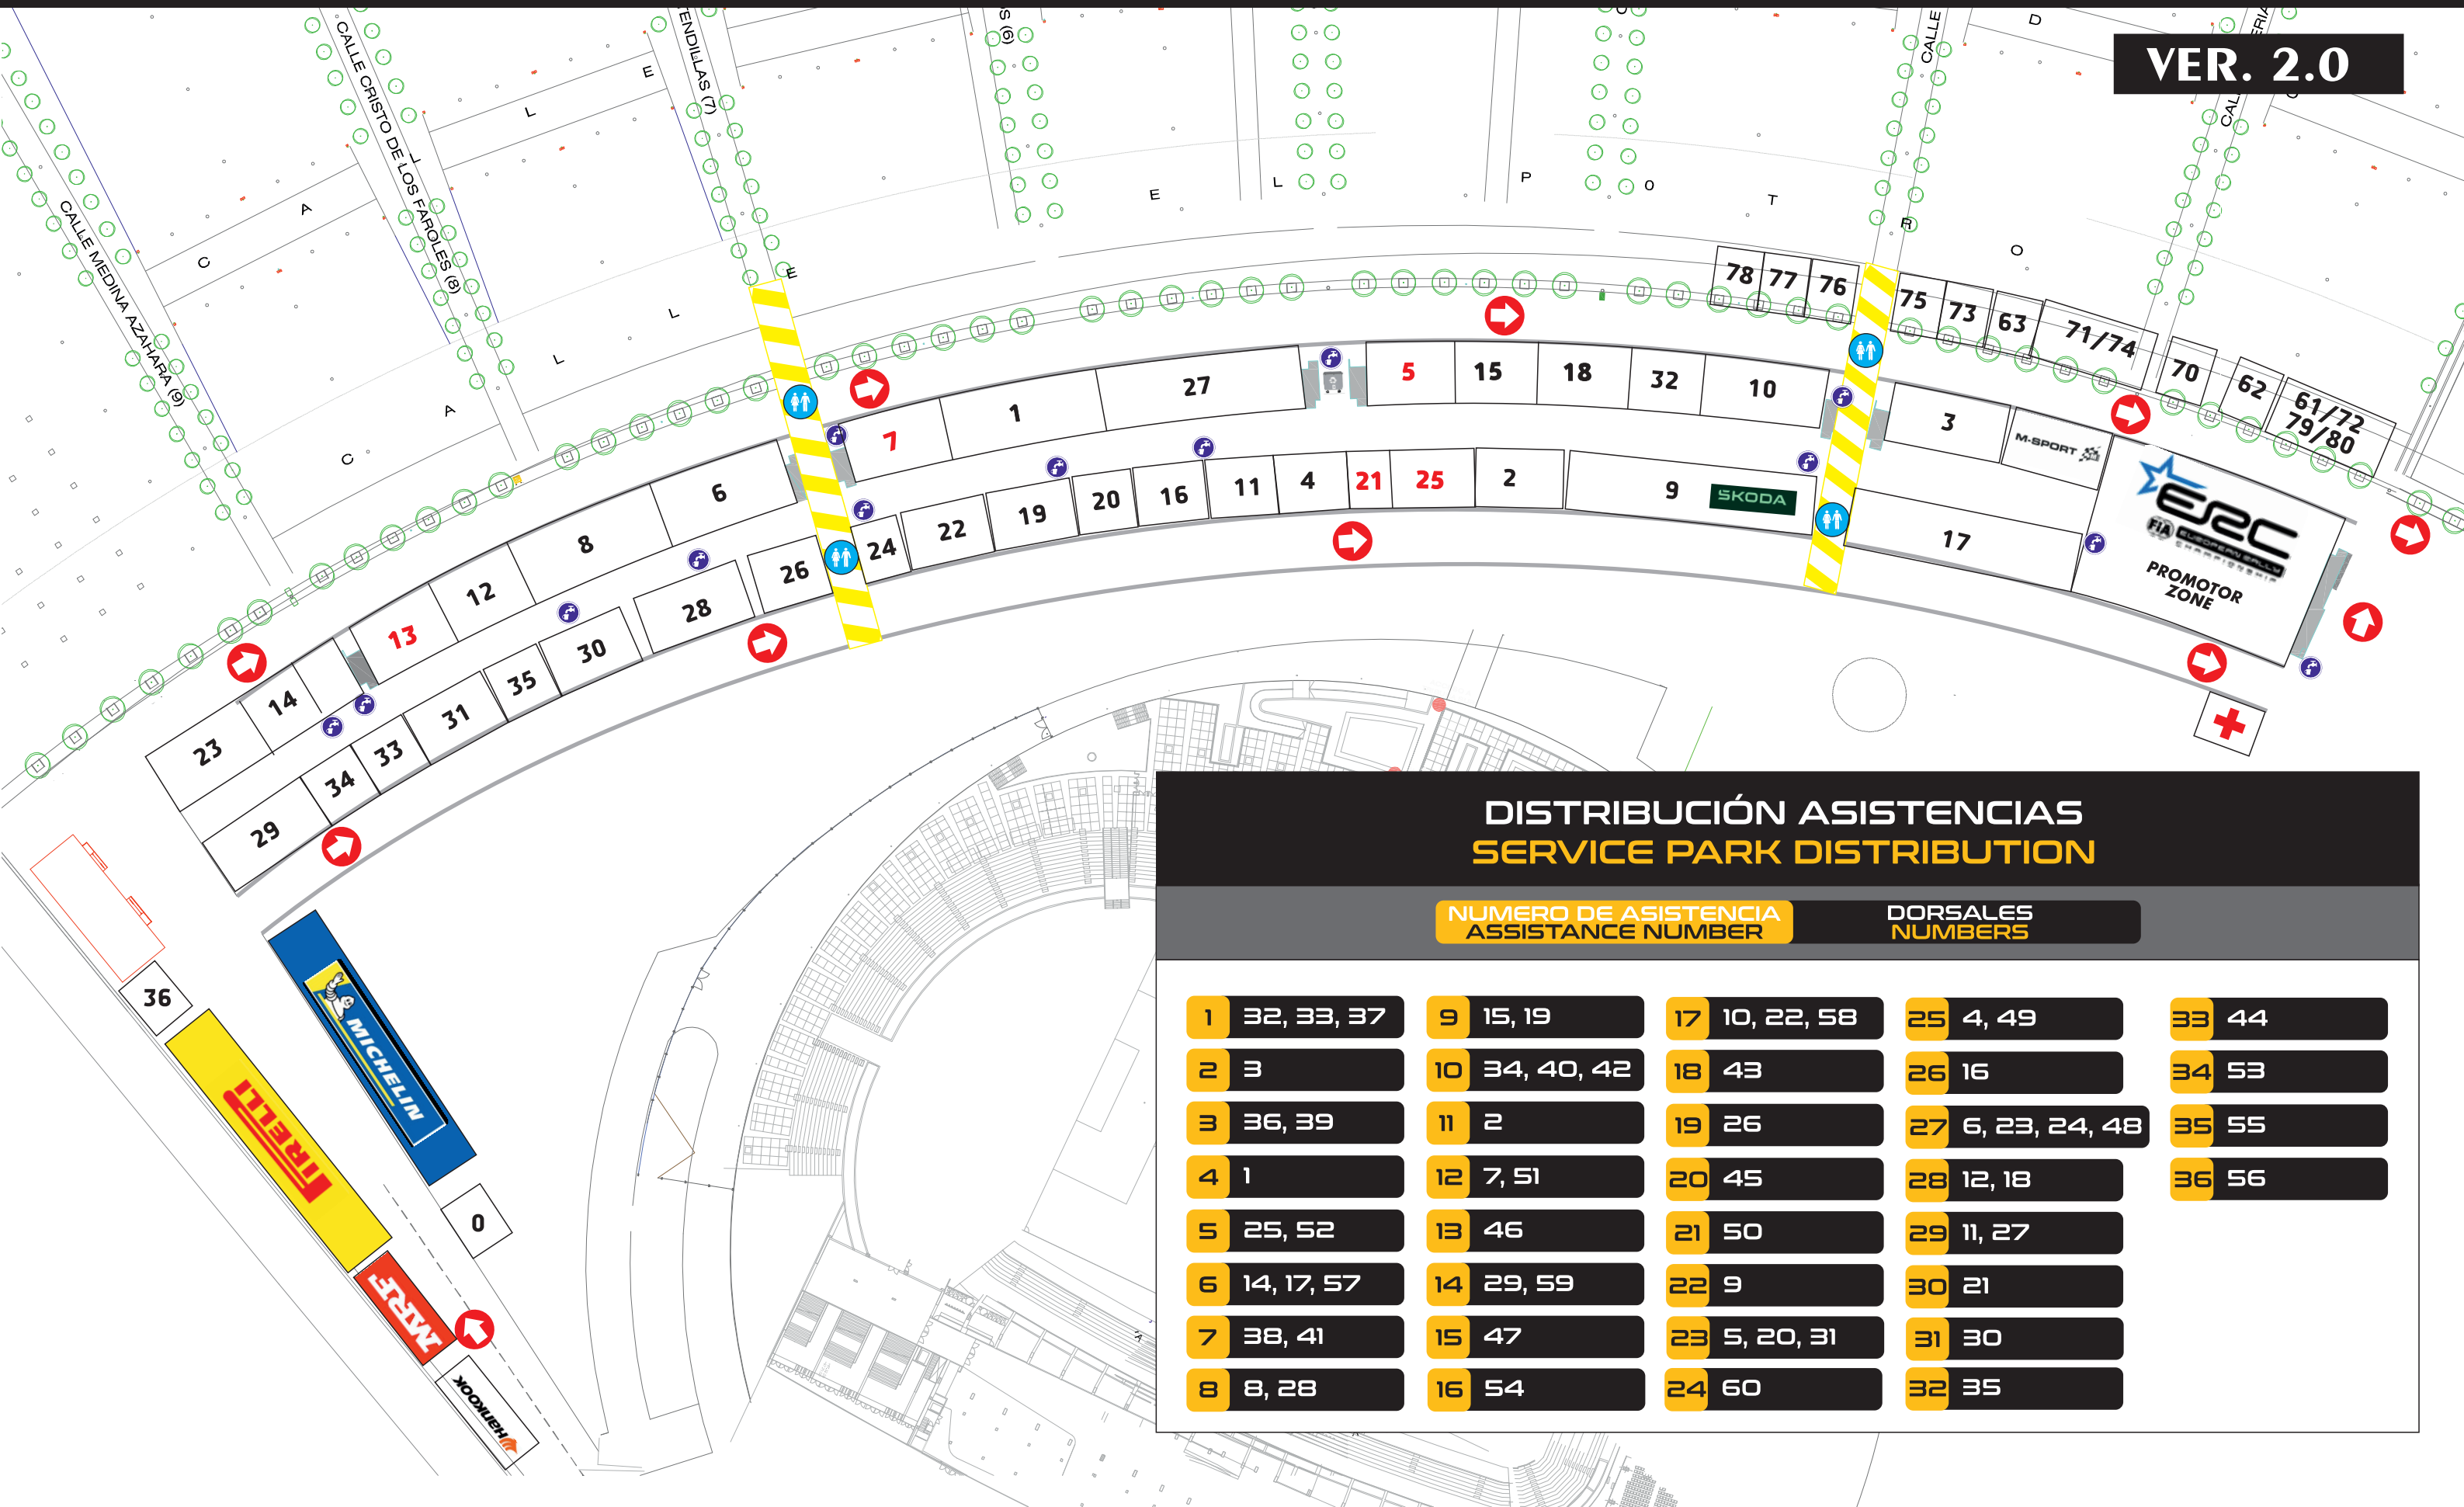

VER. 2.0

NUMERO DE ASISTENCIA		DORSALES							
ASSISTANCE NUMBER		NUMBERS							
1	32, 33, 37	9	15, 19	17	10, 22, 58	25	4, 49	33	44
2	3	10	34, 40, 42	18	43	26	16	34	53
3	36, 39	11	2	19	26	27	6, 23, 24, 48	35	55
4	1	12	7, 51	20	45	28	12, 18	36	56
5	25, 52	13	46	21	50	29	11, 27		
6	14, 17, 57	14	29, 59	22	9	30	21		
7	38, 41	15	47	23	5, 20, 31	31	30		
8	8, 28	16	54	24	60	32	35		